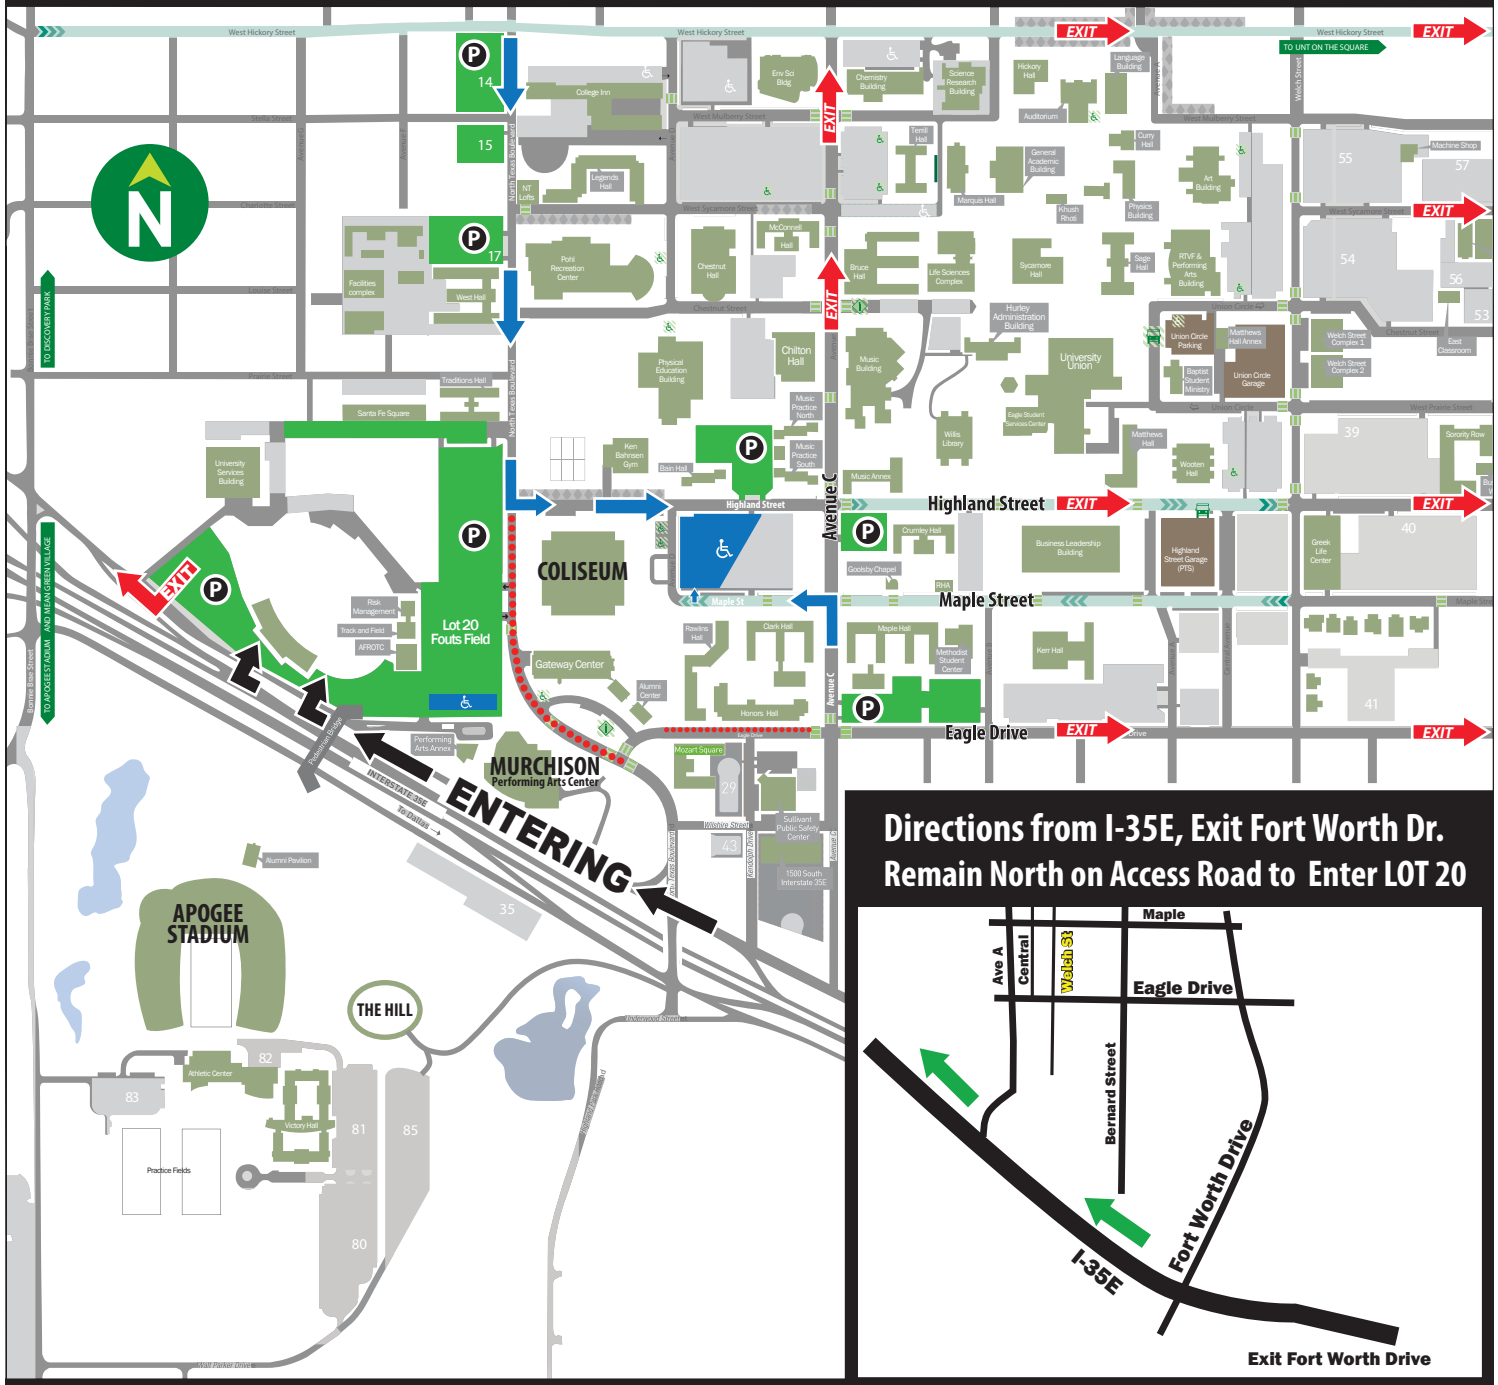

High School Graduations & Special Events

Follow I-35E North Access Road to Enter LOT 20 Fouts Field Parking Lot

Map Key

-  Guest Parking
-  ADA Accessible Parking
-  Employee Parking
-  Road Closed

Information

From Dallas:

1. Go north on I-35 E to Denton
2. Exit North Texas Blvd.
3. Stay on the north service road and follow the Commencement Parking signs and traffic control officer's directions to enter parking area

From Fort Worth:

1. Go north on I-35 W to Denton
2. Take I-35 E exit to Dallas
3. Exit Fort Worth Drive (Highway 377) and U turn onto northbound service road
4. Stay on service road to North Texas Blvd. and follow the Commencement Parking signs and traffic control officer's directions

From north of Denton:

1. Go south on I-35 to Denton
2. Exit Fort Worth Drive (Highway 377) and U turn onto northbound service road
3. Stay on service road to North Texas Blvd. and follow the Commencement Parking signs and traffic control officer's directions